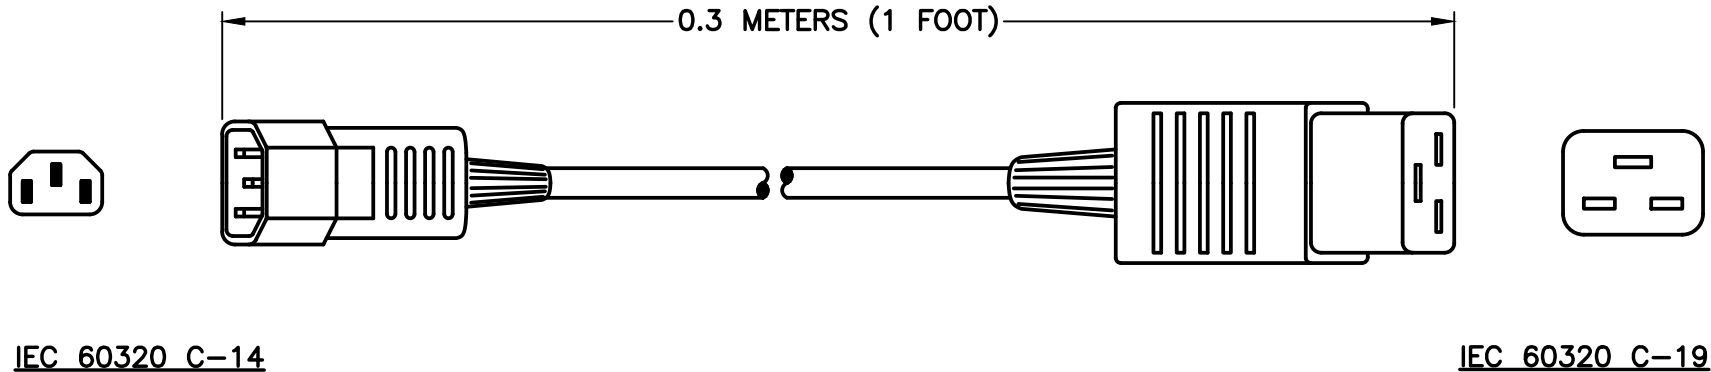

CAT. No.

30700

PLUG ADAPTER, DETACHABLE POWER CORD, 15 AMPERE 250 VOLT, IEC 60320 C-14 PLUG, IEC 60320 C-19 CONNECTOR, 14/3 AWG SJTO, 105°C, 2 POLE-3 WIRE GROUNDING (2P+E), 0.3 METERS (1 FOOT) (12") LONG. BLACK.

APPROVALS	C(UL)US <input checked="" type="checkbox"/>
CERTIFICATIONS	REACH <input checked="" type="checkbox"/> ROHS <input checked="" type="checkbox"/> ROHS2 <input checked="" type="checkbox"/> ROHS3 <input checked="" type="checkbox"/>
STANDARDS	IEC 60320 C-14 <input checked="" type="checkbox"/> IEC 60320 C-19 <input checked="" type="checkbox"/>

RELATED POWERCORDS:

CATALOG No	LENGTH
30700	12 INCHES
30700X18IN	18 INCHES
30700X30IN	30 INCHES
30700X1FT	1 FOOT
30700X2FT	2 FEET
30700X3FT	3 FEET
30700X4FT	4 FEET
30700X5FT	5 FEET
30700X6FT	6 FEET
30700X7FT	7 FEET
30700X8FT	8 FEET
30700X10FT	10 FEET
30700X15FT	15 FEET
30700X1M	1.0 METERS
30700X1.5M	1.5 METERS
30700X2M	2.0 METERS
30700X2.5M	2.5 METERS
30700X3.1M	3.1 METERS
30700X1M-LK	1.0 METERS, LOCKING
30700-LK6	6 FEET, LOCKING
30700-LK12	12 FEET, LOCKING

SPECIFICATIONS:

- OVERALL LENGTH: 0.3 METERS (1 FOOT)
- CONDUCTORS: 14 AWG x 3
- JACKET: SJTO, 105°C, BLACK
- PLUG: IEC 60320 C-14, STRAIGHT, BLACK
- CONNECTOR: IEC 60320 C-19
- RATED: 15 AMPERE 250 VOLT