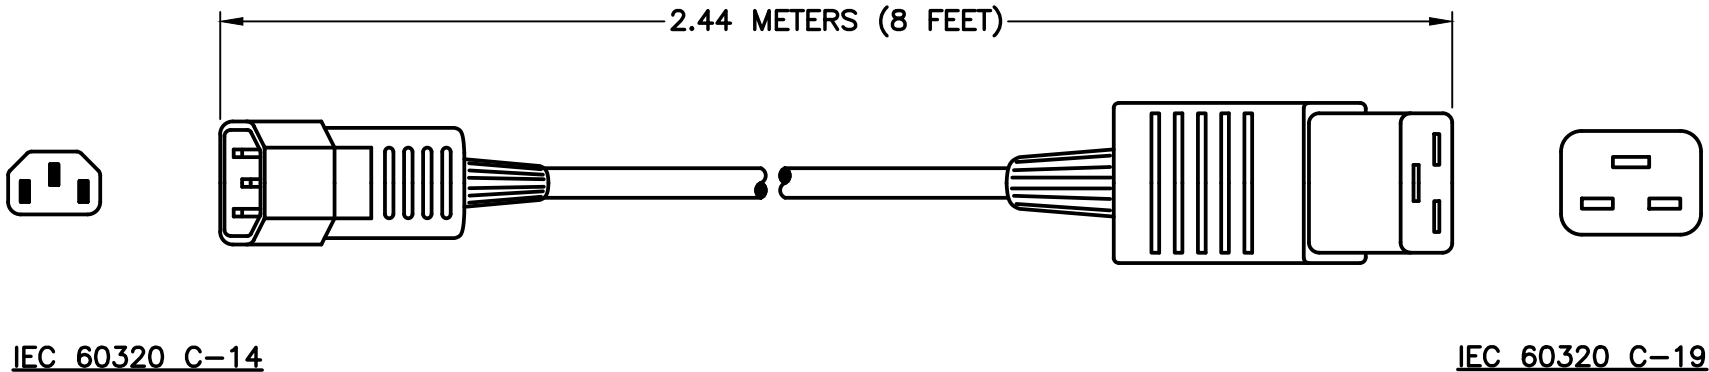

CAT. No.

30700X8FT

PLUG ADAPTER, DETACHABLE POWER CORD, 15 AMPERE 250 VOLT, IEC 60320 C-14 PLUG, IEC 60320 C-19 CONNECTOR, 14/3 AWG SJTO, 105°C, 2 POLE-3 WIRE GROUNDING (2P+E), 2.44 METERS (8 FEET) (96") LONG. BLACK.

IEC 60320 C-14

IEC 60320 C-19

**RELATED POWERCORDS:**

CATALOG No	LENGTH
30700	12 INCHES
30700X18IN	18 INCHES
30700X30IN	30 INCHES
30700X1FT	1 FOOT
30700X2FT	2 FEET
30700X3FT	3 FEET
30700X4FT	4 FEET
30700X5FT	5 FEET
30700X6FT	6 FEET
30700X7FT	7 FEET
30700X8FT	8 FEET
30700X10FT	10 FEET
30700X15FT	15 FEET
30700X1M	1.0 METERS
30700X1.5M	1.5 METERS
30700X2M	2.0 METERS
30700X2.5M	2.5 METERS
30700X3.1M	3.1 METERS
30700X1M-LK	1.0 METERS, LOCKING
30700-LK6	6 FEET, LOCKING
30700-LK12	12 FEET, LOCKING

**SPECIFICATIONS:**

- OVERALL LENGTH: 2.44 METERS (8 FEET)
- CONDUCTORS: 14 AWG x 3
- JACKET: SJT, 105°C, BLACK
- PLUG: IEC 60320 C-14, STRAIGHT, BLACK
- CONNECTOR: IEC 60320 C-19
- RATED: 15 AMPERE 250 VOLT