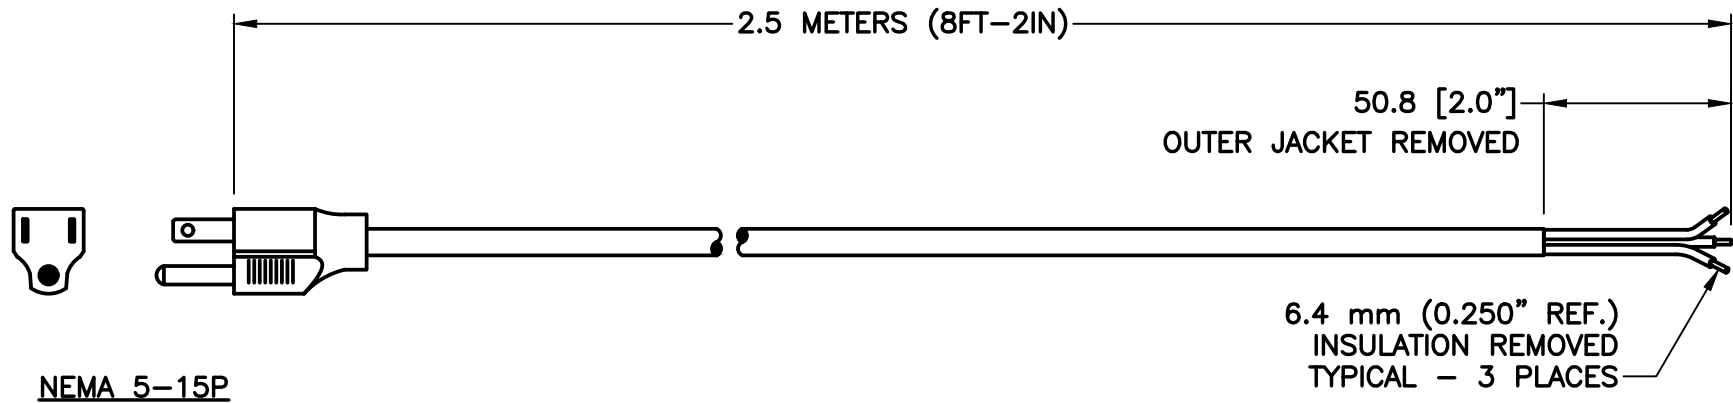

CAT. No.

81440

POWER SUPPLY CORD, 10 AMPERE 125 VOLT, NEMA 5-15P STRAIGHT PLUG, SJTO 18/3 AWG, 105°C, 2 POLE-3 WIRE GROUNDING, 2.5 METERS (8FT-2IN) (98") LONG. BLACK.

APPROVALS

C(UL)US

CERTIFICATIONS

REACH  ROHS  ROHS2  ROHS3

STANDARDS

NEMA 5-15P  UL 817  UL 498  ANSI C73.11

**SPECIFICATIONS:**

- 1. OVERALL LENGTH: 2.5 METERS (8FT-2IN)
- 2. CONDUCTORS: 18 AWG X 3
- 3. JACKET: SJTO, 105°C, BLACK, OUTSIDE DIAMETER APPROXIMATELY 0.305"
- 4. PLUG: NEMA 5-15, STRAIGHT, BLACK
- 5. CONNECTOR: NONE
- 6. RATED: 10 AMPERE 125 VOLT