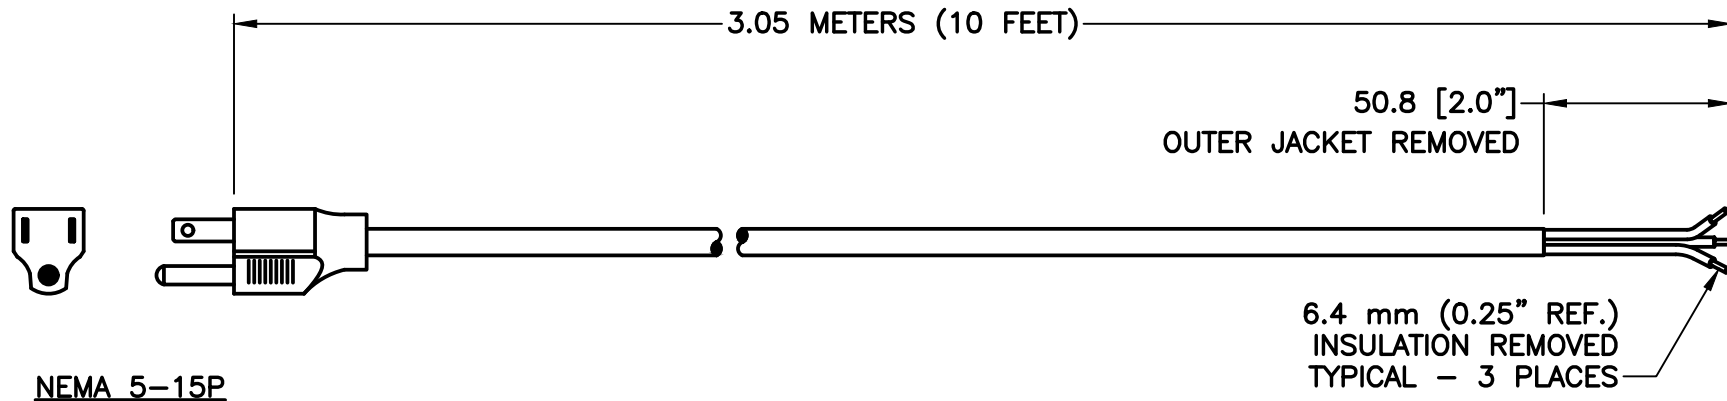

CAT. No.

81440X10FT

POWER SUPPLY CORD, NEMA 5-15P STRAIGHT PLUG, SJTOW 3x18 AWG (105°C). RATED 10 AMPERE 125 VOLT, 2 POLE-3 WIRE GROUNDING, 3.05 METERS (10 FEET) (120") LONG. BLACK.

APPROVALS

C(UL)US

CERTIFICATIONS

REACH  ROHS  ROHS2

STANDARDS

NEMA 5-15P  UL 817  UL 498  ANSI C73.11

SPECIFICATIONS:

1. OVERALL LENGTH: 3.05 METERS (10 FEET)
2. CONDUCTORS: 18 AWG X 3
3. JACKET: SJTOW, 105°C, BLACK
4. PLUG: NEMA 5-15, STRAIGHT, BLACK
5. CONNECTOR: NONE
6. RATED: 10 AMPERE 125 VOLT