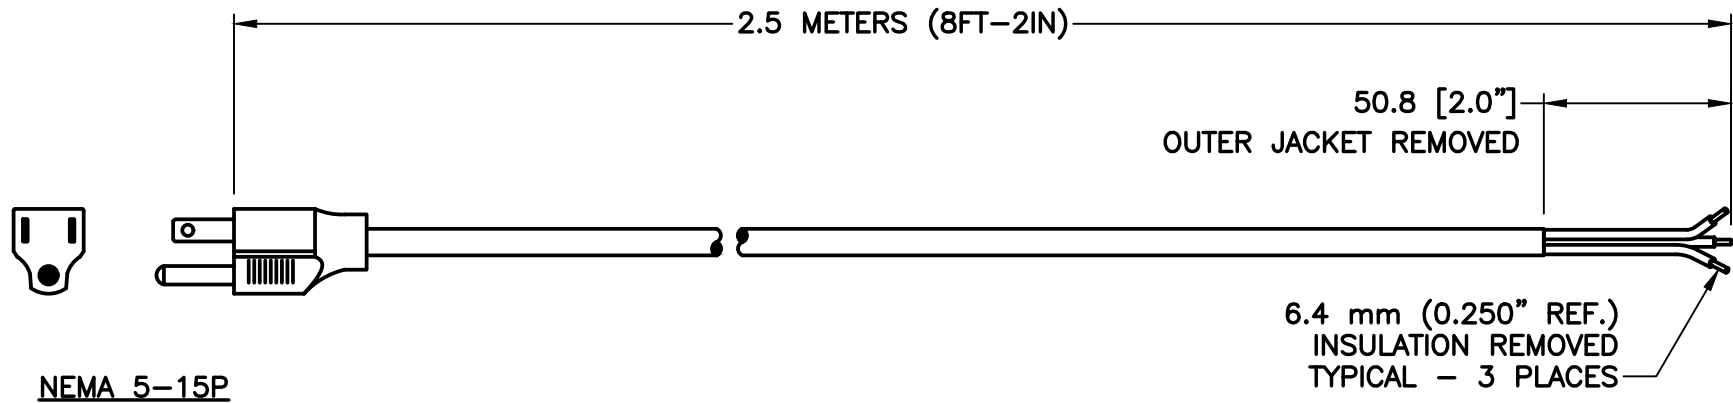

CAT. No.

81460

POWER SUPPLY CORD, 15 AMPERE 125 VOLT, NEMA 5-15P STRAIGHT PLUG, SJTO 14/3 AWG, 105°C, 2 POLE-3 WIRE GROUNDING, 2.5 METERS (8FT-2IN) (98") LONG. BLACK.

APPROVALS

C(UL)US

CERTIFICATIONS

REACH ROHS ROHS2 ROHS3

STANDARDS

NEMA 5-15P UL 817 UL 498 ANSI C73.11

SPECIFICATIONS:

- 1. OVERALL LENGTH: 2.5 METERS (8FT-2IN)
- 2. CONDUCTORS: 14 AWG X 3
- 3. JACKET: SJTO, 105°C, BLACK, OUTSIDE DIAMETER APPROXIMATELY 0.305"
- 4. PLUG: NEMA 5-15, STRAIGHT, BLACK
- 5. CONNECTOR: NONE
- 6. RATED: 15 AMPERE 125 VOLT