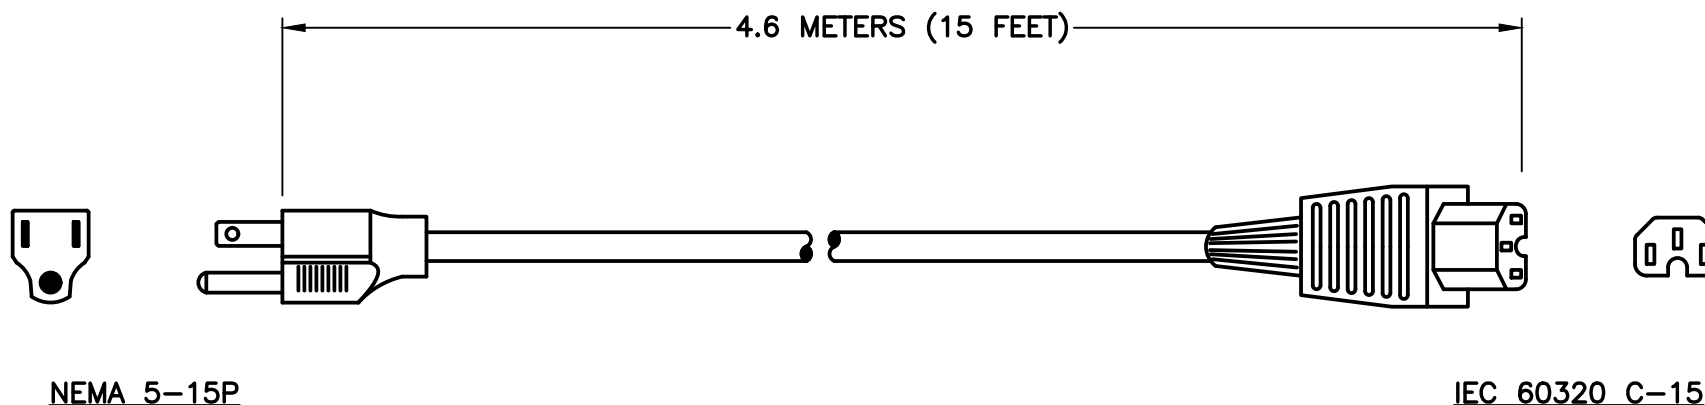

CAT. No.

81500X15FT

15 AMPERE 125 VOLT DETACHABLE POWER CORD, NEMA 5-15P TYPE B PLUG, IEC 60320 C-15 CONNECTOR, 14/3 AWG, SJT, 105°C, 2 POLE-3 WIRE GROUNDING (2P+E), 4.6 METERS (15 FEET) (180") LONG. BLACK.

APPROVALS

UL CSA C(UL)US

CERTIFICATIONS

REACH ROHS ROHS2 ROHS3

STANDARDS

NEMA 5-15P IEC 60320 C-15

SPECIFICATIONS:

1. OVERALL LENGTH: 4.6 METERS (15 FEET)
2. CONDUCTORS: 14 AWG x 3
3. JACKET: SJT, 105°C, BLACK
4. PLUG: NEMA 5-15P, STRAIGHT, BLACK
5. CONNECTOR: IEC 60320 C-15, STRAIGHT, BLACK
6. RATED: 15 AMPERE 125 VOLT