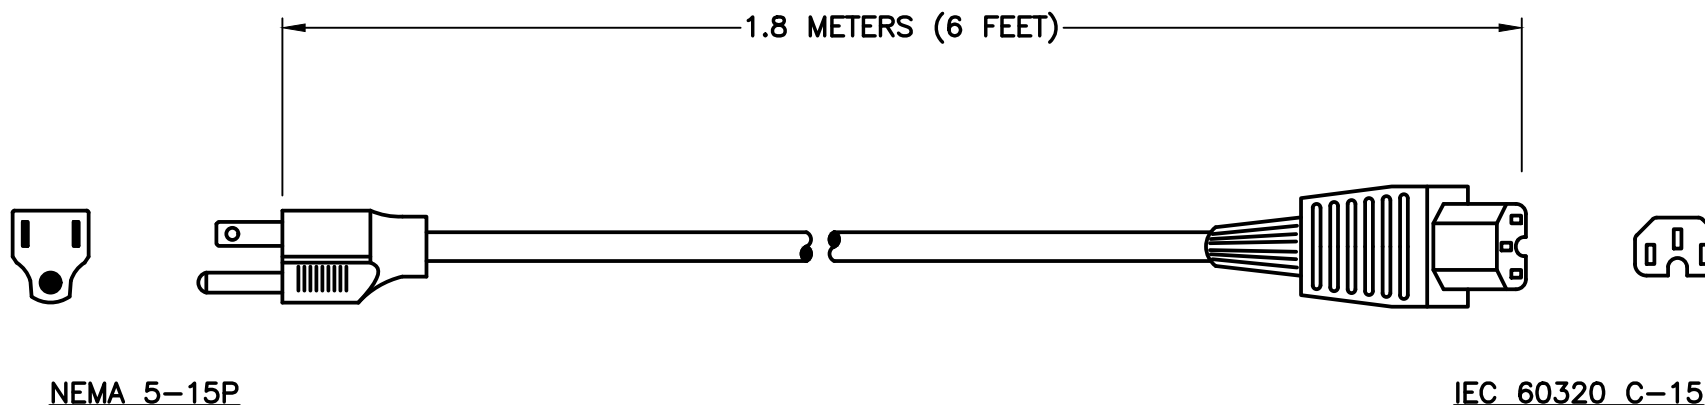

CAT. No.

81500X6FT

15 AMPERE 125 VOLT DETACHABLE POWER CORD, NEMA 5-15P TYPE B PLUG, IEC 60320 C-15 CONNECTOR, 14/3 AWG, SJT, 105°C, 2 POLE-3 WIRE GROUNDING (2P+E), 1.8 METERS (6 FEET) (72") LONG. BLACK.

APPROVALS

UL CSA C(UL)US

CERTIFICATIONS

REACH ROHS ROHS2 ROHS3

STANDARDS

NEMA 5-15P IEC 60320 C-15

SPECIFICATIONS:

1. OVERALL LENGTH: 1.8 METERS (6 FEET)
2. CONDUCTORS: 14 AWG x 3
3. JACKET: SJT, 105°C, BLACK
4. PLUG: NEMA 5-15P, STRAIGHT, BLACK
5. CONNECTOR: IEC 60320 C-15, STRAIGHT, BLACK
6. RATED: 15 AMPERE 125 VOLT