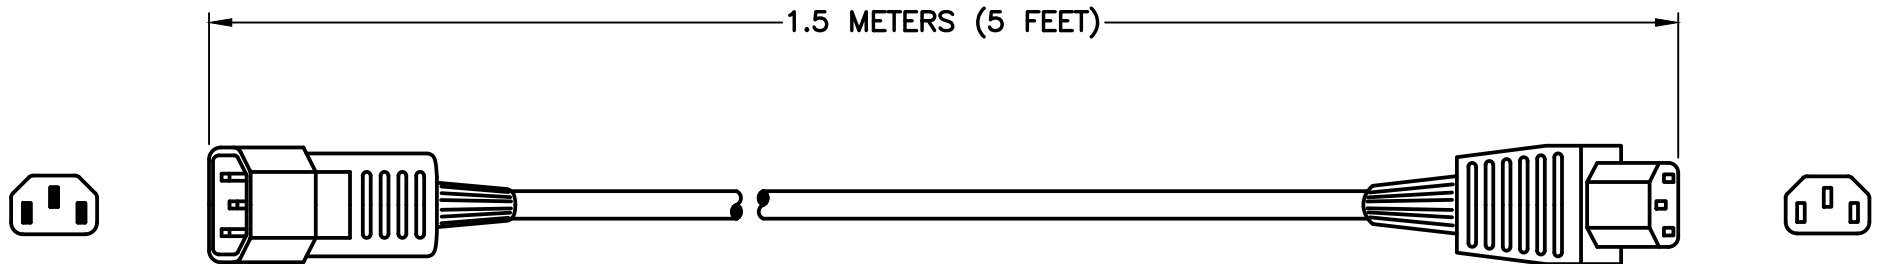

CAT. No.

98615X60IN

IEC 60320 C-14, C-13 DETACHABLE POWER CORD, 15 AMPERE 250 VOLT (UL/CSA), 14/3 AWG, SJTO, 105°C CORDAGE, 2 POLE-3 WIRE GROUNDING (2P+E), 1.5 METERS (5 FEET) (60") LONG. BLACK.

APPROVALS

C(UL)US

CERTIFICATIONS

REACH  ROHS  ROHS2  ROHS3

STANDARDS

IEC 60320 C-13  IEC 60320 C-14

**RELATED POWER CORDS:**

CATALOG No	LENGTH
98615X12IN	12 INCHES
98615X18IN	18 INCHES
98615X24IN	24 INCHES
98615X30IN	30 INCHES
98615X36IN	36 INCHES
98615	39 INCHES
98615X48IN	48 INCHES
98615X60IN	60 INCHES
98615X72IN	72 INCHES
98620	79 INCHES
98615X84IN	84 INCHES
98615X96IN	96 INCHES
98625	8FT.-2IN.
98625X9FT	9 FEET
98625X10FT	10 FEET
98625X12FT	12 FEET
98625X15FT	15 FEET
98625X5M	16FT.-5IN.
98625X20FT	20 FEET
98625-LK3	3 FEET, LOCKING C-13
98625-LK6	6 FEET, LOCKING C-13
98625-LK12	12 FEET, LOCKING C-13
98625-Y	8FT.-2IN., Y SPLITTER
98625-Y120	10 FEET, Y SPLITTER
98625-Y180	15 FEET, Y SPLITTER

**SPECIFICATIONS:**

1. OVERALL LENGTH: 1.5 METERS (5 FEET)
2. CONDUCTORS: 14 AWG x 3
3. JACKET: SJTO, 105°C, BLACK
4. PLUG: IEC 60320 C-14, STRAIGHT, BLACK
5. CONNECTOR: IEC 60320 C-13, STRAIGHT, BLACK
6. RATED: 15 AMPERE 250 VOLT