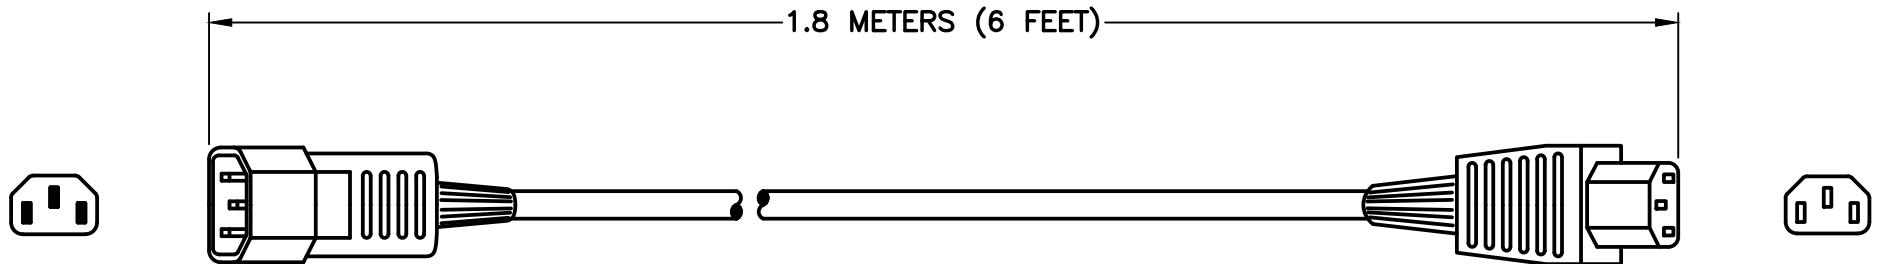

CAT. No.

98615X72IN

IEC 60320 C-14, C-13 DETACHABLE POWER CORD, 15 AMPERE 250 VOLT (UL/CSA), 14/3 AWG, SJTO, 105°C CORDAGE, 2 POLE-3 WIRE GROUNDING (2P+E), 1.8 METERS (6 FEET) (72") LONG. BLACK.

APPROVALS

C(UL)US

CERTIFICATIONS

REACH ROHS ROHS2 ROHS3

STANDARDS

IEC 60320 C-13 IEC 60320 C-14

RELATED POWER CORDS:

CATALOG No	LENGTH
98615X12IN	12 INCHES
98615X18IN	18 INCHES
98615X24IN	24 INCHES
98615X30IN	30 INCHES
98615X36IN	36 INCHES
98615	39 INCHES
98615X48IN	48 INCHES
98615X60IN	60 INCHES
98615X72IN	72 INCHES
98620	79 INCHES
98615X84IN	84 INCHES
98615X96IN	96 INCHES
98625	8FT.-2IN.
98625X9FT	9 FEET
98625X10FT	10 FEET
98625X12FT	12 FEET
98625X15FT	15 FEET
98625X5M	16FT.-5IN.
98625X20FT	20 FEET
98625-LK3	3 FEET, LOCKING C-13
98625-LK6	6 FEET, LOCKING C-13
98625-LK12	12 FEET, LOCKING C-13
98625-Y	8FT.-2IN., Y SPLITTER
98625-Y120	10 FEET, Y SPLITTER
98625-Y180	15 FEET, Y SPLITTER

SPECIFICATIONS:

1. OVERALL LENGTH: 1.8 METERS (6 FEET)
2. CONDUCTORS: 14 AWG x 3
3. JACKET: SJTO, 105°C, BLACK
4. PLUG: IEC 60320 C-14, STRAIGHT, BLACK
5. CONNECTOR: IEC 60320 C-13, STRAIGHT, BLACK
6. RATED: 15 AMPERE 250 VOLT