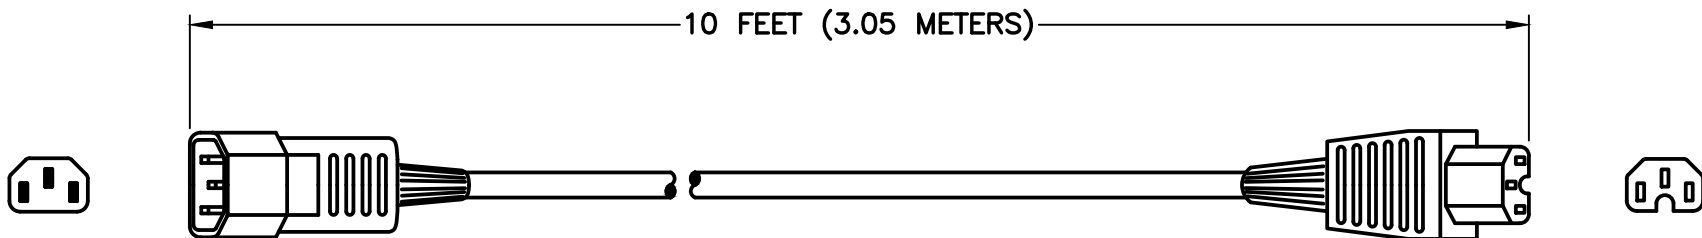

CAT. No.

98715X10FT

15 AMPERE 250 VOLT POWER CORD, IEC 60320 C-14 PLUG, IEC 60320 C-15 CONNECTOR, 14/3 AWG SJT, 105°C, (UL, C/UL LISTED), 2 POLE-3 WIRE GROUNDING (2P+E), 3.05 METERS (10 FEET) (120") LONG. BLACK.

APPROVALS

UL C/UL LISTED

CERTIFICATIONS

REACH ROHS3 CE

STANDARDS

IEC 60320 C-14 IEC 60320 C-15

SPECIFICATIONS:

- 1. OVERALL LENGTH: 10 FEET (3.05 METERS)
- 2. CONDUCTORS: 14 AWG x 3
- 3. JACKET: SJT, 105°C, BLACK
- 4. PLUG: IEC 60320 C-14, STRAIGHT, BLACK
- 5. CONNECTOR: IEC 60320 C-15, STRAIGHT, BLACK
- 6. RATED: 15 AMPERE 250 VOLT

RELATED POWERCORDS:

CATALOG No	LENGTH
98715X15IN	15 INCHES
98715X27IN	27 INCHES
98715X2FT	2 FEET
98715X3FT	3 FEET
98715X4FT	4 FEET
98715X6FT	6 FEET
98715X8FT	8 FEET
98715X10FT	10 FEET
98715X15FT	15 FEET