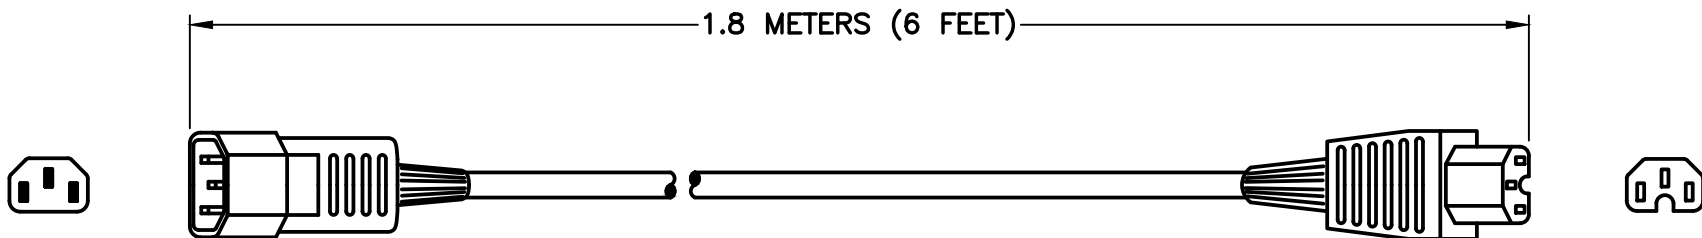

CAT. No.

98715X6FT

15 AMPERE 250 VOLT POWER CORD, IEC 60320 C-14 PLUG, IEC 60320 C-15 CONNECTOR, 14/3 AWG SJT, 105°C, (UL, C/UL LISTED), 2 POLE-3 WIRE GROUNDING (2P+E), 1.8 METERS (6 FEET) (72") LONG. BLACK.

APPROVALS

UL C/UL LISTED

CERTIFICATIONS

REACH ROHS3 CE

STANDARDS

IEC 60320 C-14 IEC 60320 C-15

SPECIFICATIONS:

- 1. OVERALL LENGTH: 1.8 METERS (6 FEET)
- 2. CONDUCTORS: 14 AWG x 3
- 3. JACKET: SJT, 105°C, BLACK
- 4. PLUG: IEC 60320 C-14, STRAIGHT, BLACK
- 5. CONNECTOR: IEC 60320 C-15, STRAIGHT, BLACK
- 6. RATED: 15 AMPERE 250 VOLT

RELATED POWERCORDS:

CATALOG No	LENGTH
98715X15IN	15 INCHES
98715X27IN	27 INCHES
98715X2FT	2 FEET
98715X3FT	3 FEET
98715X4FT	4 FEET
98715X6FT	6 FEET
98715X8FT	8 FEET
98715X10FT	10 FEET
98715X15FT	15 FEET