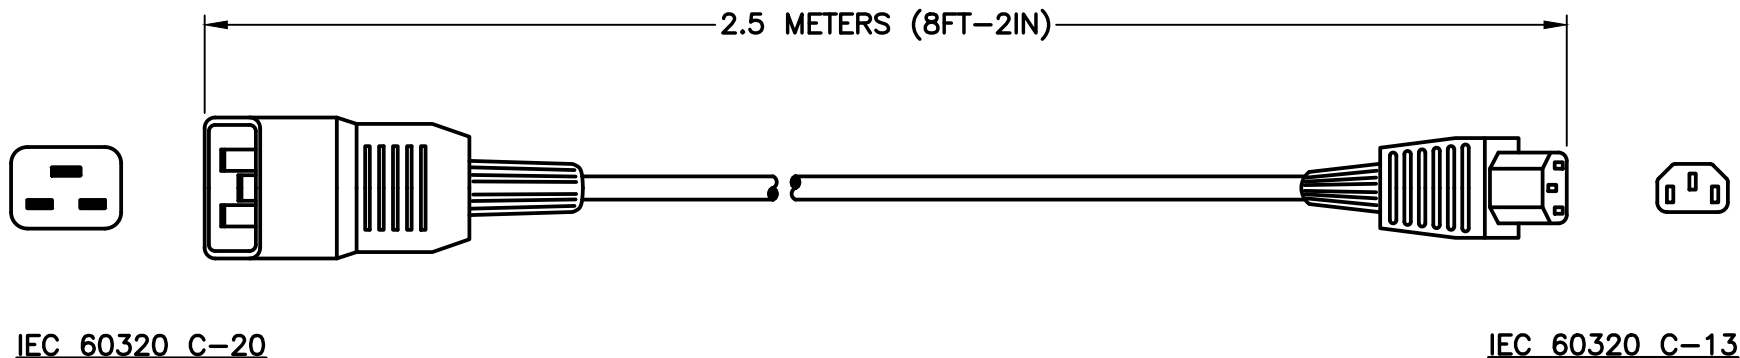

CAT. No.

31720X2.5M

PLUG ADAPTER, DETACHABLE POWER CORD, 15 AMPERE 250 VOLT, IEC 60320 C-20 PLUG, IEC 60320 C-13 CONNECTOR, 2 POLE-3WIRE GROUNDING [2P+E], 14/3 AWG SJTO 105°C, 2.5 METERS [8FT-2IN] [98"] LONG. BLACK.

APPROVALS

C(UL)US

CERTIFICATIONS

REACH  ROHS  ROHS2  ROHS3

STANDARDS

IEC 60320 C-20  IEC 60320 C-13

**RELATED POWERCORDS:**

CATALOG No	LENGTH
31720X18IN	18 INCHES
31720	24 INCHES
31720X1FT	1 FOOT
31720X2FT	2 FEET
31720X3FT	3 FEET
31720X4FT	4 FEET
31720X5FT	5 FEET
31720X6FT	6 FEET
31720X7FT	7 FEET
31720X8FT	8 FEET
31720X10FT	10 FEET
31720X15FT	15 FEET
31720X1M	1.0 METERS
31720X1.5M	1.5 METERS
31720X2M	2.0 METERS
31720X2.5M	2.5 METERS
31720X3.1M	3.1 METERS
31720X1M-LK	1.0 METERS, LOCKING
31720-LK6	6 FEET, LOCKING
31720-LK12	12 FEET, LOCKING

**SPECIFICATIONS:**

1. OVERALL LENGTH: 2.5 METERS (8FT-2IN)
2. CONDUCTORS: 14 AWG x 3
3. JACKET: SJTO, 105°C, BLACK
4. PLUG: IEC 60320 C-20, STRAIGHT, BLACK
5. CONNECTOR: IEC 60320 C-13, STRAIGHT, BLACK
6. RATED: 15 AMPERE 250 VOLT