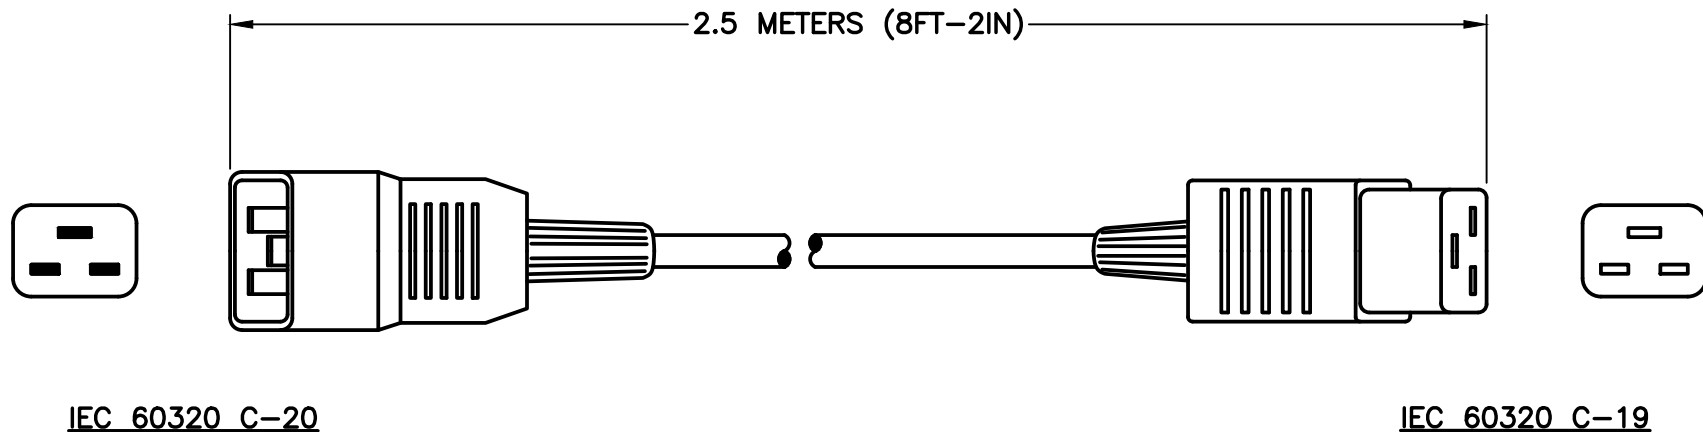

CAT. No.

90521

IEC 60320 C-20, C-19 POWER CORD, 20 AMPERE 250 VOLT, 12/3 AWG, SJTOW, 105°C, 2 POLE-3 WIRE GROUNDING (2P+E), 2.5 METERS (8FT-2IN) (98") LONG. BLACK.

APPROVALS

C(UL)US

CERTIFICATIONS

REACH ROHS ROHS2 ROHS3

STANDARDS

IEC 60320 C-20 IEC 60320 C-19

SPECIFICATIONS:

1. OVERALL LENGTH: 2.5 METERS (8FT-2IN)
2. CONDUCTORS: 12 AWG x 3
3. JACKET: SJTOW, 105°C, BLACK
4. PLUG: IEC 60320 C-20, STRAIGHT, BLACK
5. CONNECTOR: IEC 60320 C-19, STRAIGHT, BLACK
6. RATED: 20 AMPERE 250 VOLT